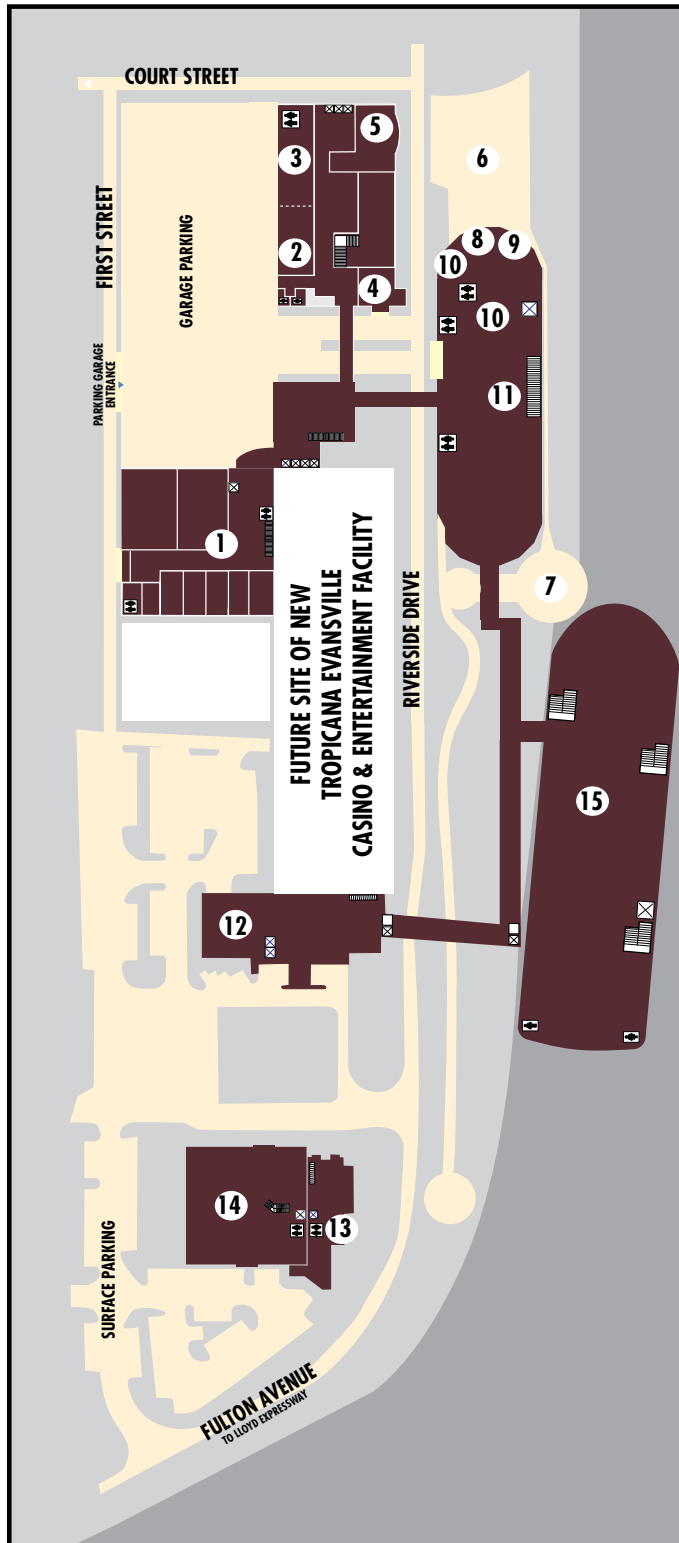

PROPERTY MAP

EXECUTIVE CONFERENCE CENTER

1 Walnut Building

TROPICANA EVANSVILLE HOTEL

2 Atlantic City Room

3 Las Vegas Room

4 Evansville Room

5 The Kitchen Buffet

RIVERFRONT PAVILION

6 Events Plaza

7 Overlook Plaza

8 Cavanaugh's Steakhouse

9 Max & Erma's

10 Hoosiers Lounge

11 Riverview Coffee Company

THE DISTRICT

12 Le Merigot Hotel

13 Ri Ra Irish Pub

14 Dance Bar

15 Riverboat Casino